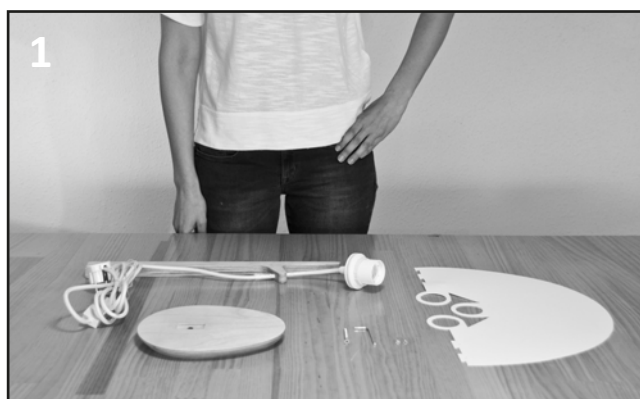

monta tu Miss Mixx TableLamp

Contenido:

- 1 . base x 1
- 2 . pie x 1
- 3 . bolsa con:
 - tornillo allen x 1
 - llave allen x 1
 - tornillos x2
- 4 . pantalla x1
5. anillo conector de pantalla

Contents:

- 1 . base lamp x 1
- 2 . pole lamp x 2
- 3 . bag with:
 - allen bolt x 1
 - allen key x 1
 - bolts x 2
4. shade x 1
5. lampshade connect or ring

Wipe clean with a cloth dampened in a mild cleaner. Wipe dry with a clean cloth.

**Miss Mixx
Tablelamp
E27 Max. 40 W**